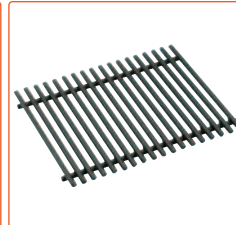

SMOKY FUN
Accessories

COVER

HEAT DIFFUSER

WOK HOLDER

ASH BUCKET WITH A LID

STEEL FIRE GRATES

STAINLESS STEEL COOKING GRATES

SPACER BLOCK BIG/SMALL

CAST-IRON POT

WIRE SKEWER

ROTATING ARM

THERMOMETER

HEAT RESISTANT COLOR

LARGE APRON

SMALL APRON

PROFI GLOVES